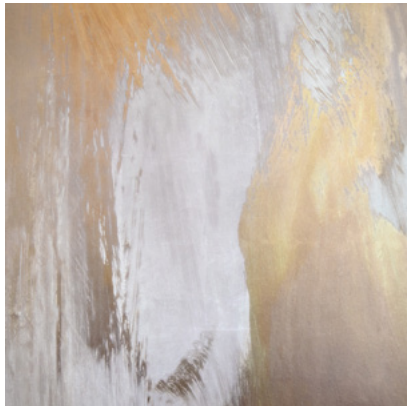

Calico

SYMPHONY

Tear Sheet

Symphony is a composition of color fields that suspends color and light in a harmonious balance.

ALTO

HYMN

MELODY

OCTAVE

PRELUDE

TEMPO

VERSE

VIBRATO

Symphony Vibrato

Suitable for residential and commercial projects

COLOR
Vibrato

STOCK
Made to order