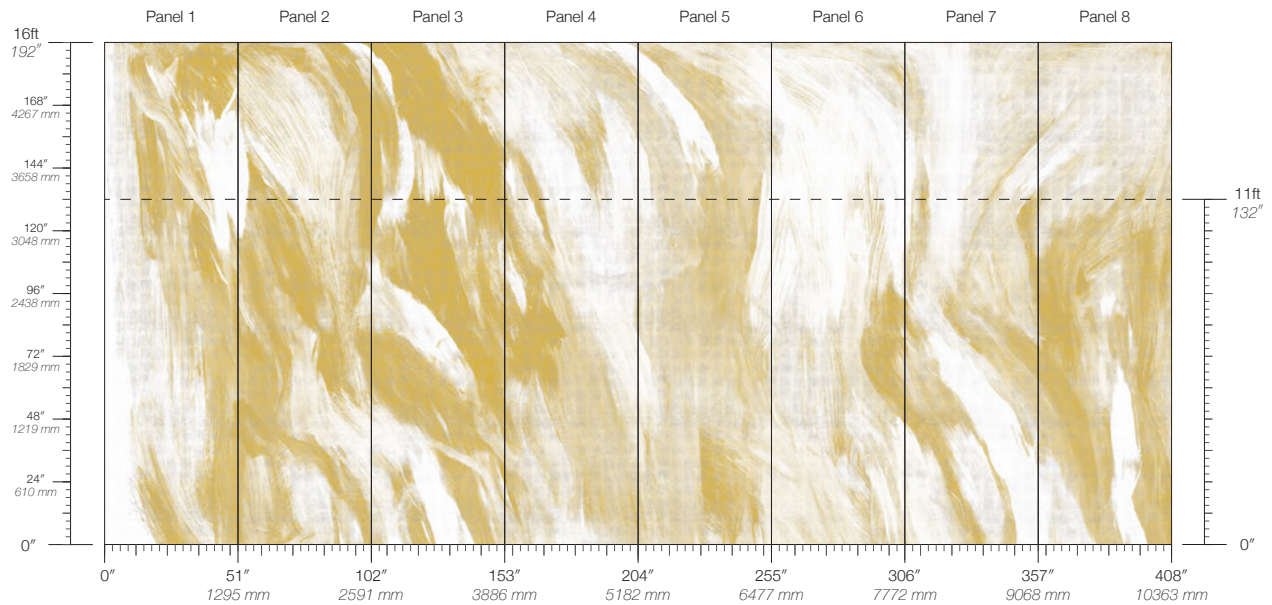

Symphony Vibrato

Suitable for residential and commercial projects

COLOR
Vibrato

STOCK
Made to order

REPEAT
Non-repeating

CONTACT
sales@calicowallpaper.com
+1 718 243 1705
57 Lispenard Street
New York, NY 10013 USA

ITEM
5716

MINIMUM
1 panel

LEAD TIME
4 weeks to print

CONTENT
Type II Vinyl

MAINTENANCE
Water-based cleanser

ORIGIN
USA

DISCLAIMER
Panel maps represent mural artwork only. Reference the physical sample for color and texture.

PANEL WIDTH
51" / 1295 mm trimmed

FLAMMABILITY
ASTM E84 Adhered Class A

DETAILS
Custom options available

PANEL HEIGHT
132" / 3353 mm standard
192" / 4877 mm extended

ENVIRONMENTAL
Recycled Content, Phthalate Free
Low VOC, HPD Available

PRICE
Available upon request