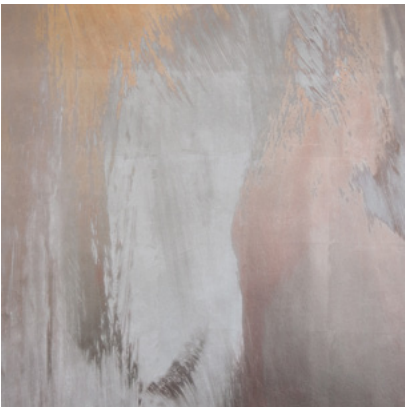

Calico

SYMPHONY

Tear Sheet

Symphony is a composition of color fields that suspends color and light in a harmonious balance.

ALTO

HYMN

MELODY

OCTAVE

PRELUDE

TEMPO

VERSE

VIBRATO

Symphony Vibrato

Suitable for residential and commercial projects

COLOR
Vibrato

STOCK
Made to order