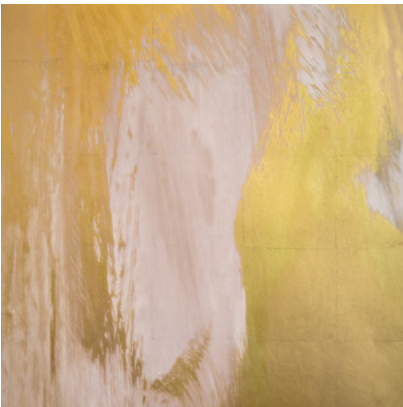

Calico

SYMPHONY

Tear Sheet

Symphony is a composition of color fields that suspends color and light in a harmonious balance.

ALTO

HYMN

MELODY

OCTAVE

PRELUDE

TEMPO

VERSE

VIBRATO

Symphony Vibrato

Suitable for residential and commercial projects

COLOR
Vibrato

STOCK
Made to order

ORIGIN
USA

DISCLAIMER
Panel maps represent mural artwork only. Reference the physical sample for color and texture.

PANEL WIDTH
51" / 1295 mm trimmed

FLAMMABILITY
ASTM E84 Adhered Class A

DETAILS
Custom options available