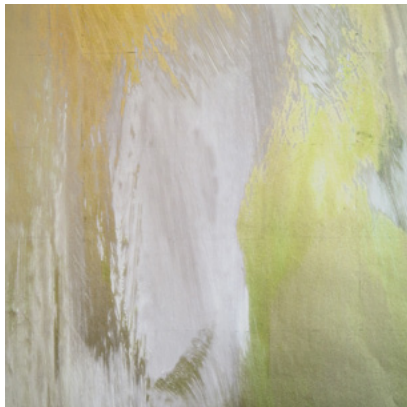

Calico

SYMPHONY

Tear Sheet

Symphony is a composition of color fields that suspends color and light in a harmonious balance.

ALTO

HYMN

MELODY

OCTAVE

PRELUDE

TEMPO

VERSE

VIBRATO

Symphony Vibrato

Suitable for residential and commercial projects

COLOR
Vibrato

STOCK
Made to order